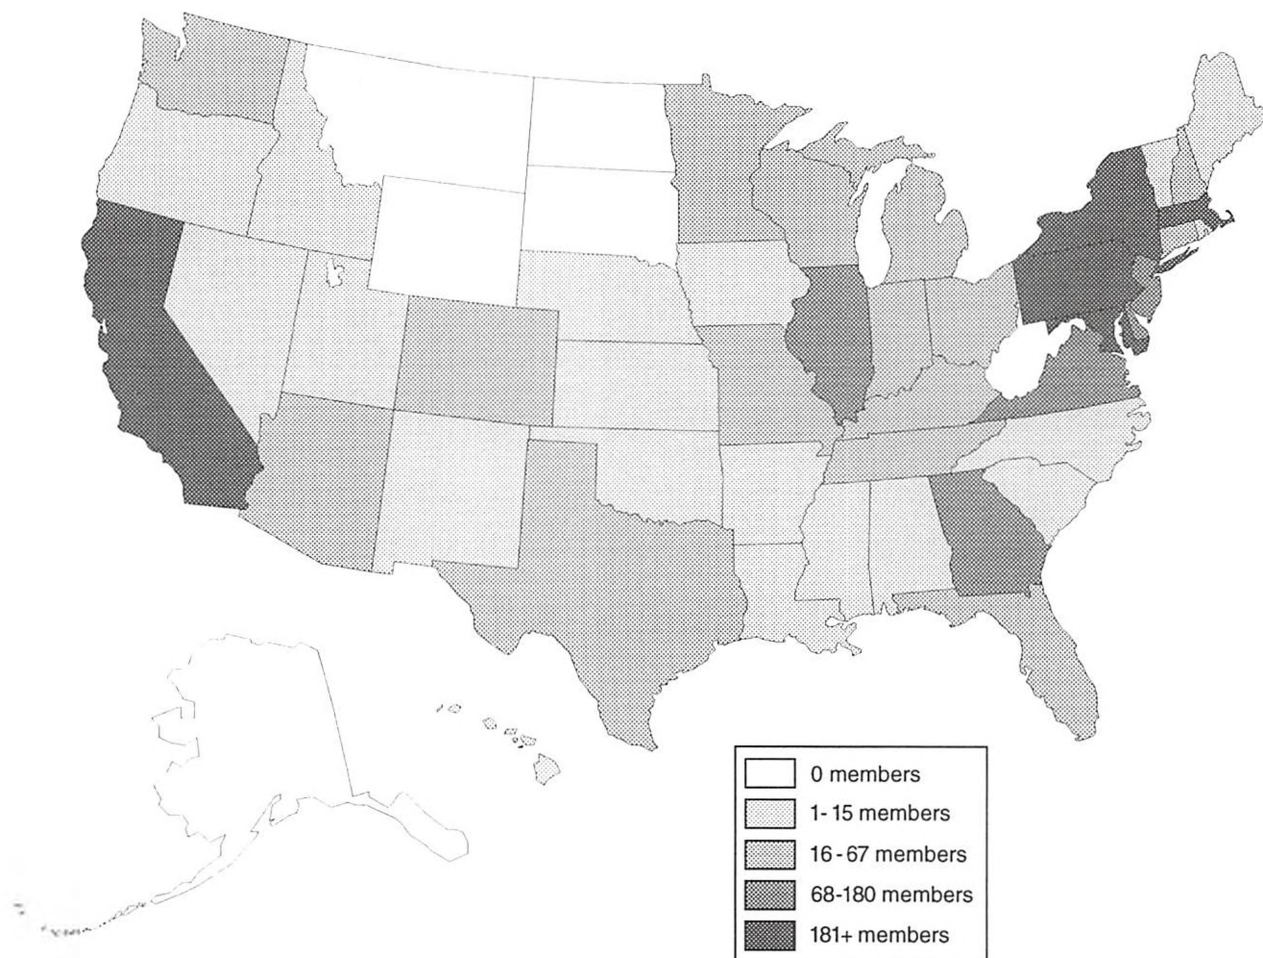

Membership Map

North America

Canada

- 1 Alberta
- 9 British Columbia
- 9 Manitoba
- 43 Ontario
- 2 Quebec
- 1 Saskatchewan

United States

- 3 US Army (APO)
- 13 Alabama
- 22 Arizona
- 1 Arkansas
- 245 California
- 32 Colorado
- 37 Connecticut
- 20 Delaware
- 16 District of Columbia

United States (continued)

- 69 Florida
- 42 Georgia
- 2 Hawaii
- 6 Iowa
- 1 Idaho
- 100 Illinois
- 22 Indiana
- 6 Kansas
- 31 Kentucky
- 15 Louisiana
- 5 Maine
- 235 Maryland
- 215 Massachusetts
- 46 Michigan
- 23 Minnesota
- 9 Mississippi
- 17 Missouri
- 15 North Carolina

United States (continued)

- 6 Nebraska
- 2 Nevada
- 22 New Hampshire
- 113 New Jersey
- 11 New Mexico
- 208 New York
- 57 Ohio
- 6 Oklahoma
- 14 Oregon
- 253 Pennsylvania
- 1 Puerto Rico
- 7 Rhode Island
- 8 South Carolina

Europe

- 1 Belgium
- 1 Finland
- 5 Germany
- 5 Ireland
- 6 Netherlands
- 5 Norway
- 1 Spain
- 3 Sweden

United Kingdom

- 60 England
- 1 Scotland

Asia

- 9 Japan
- 2 Qatar
- 2 Russia

Australia

- 9 Australia

Total 2443